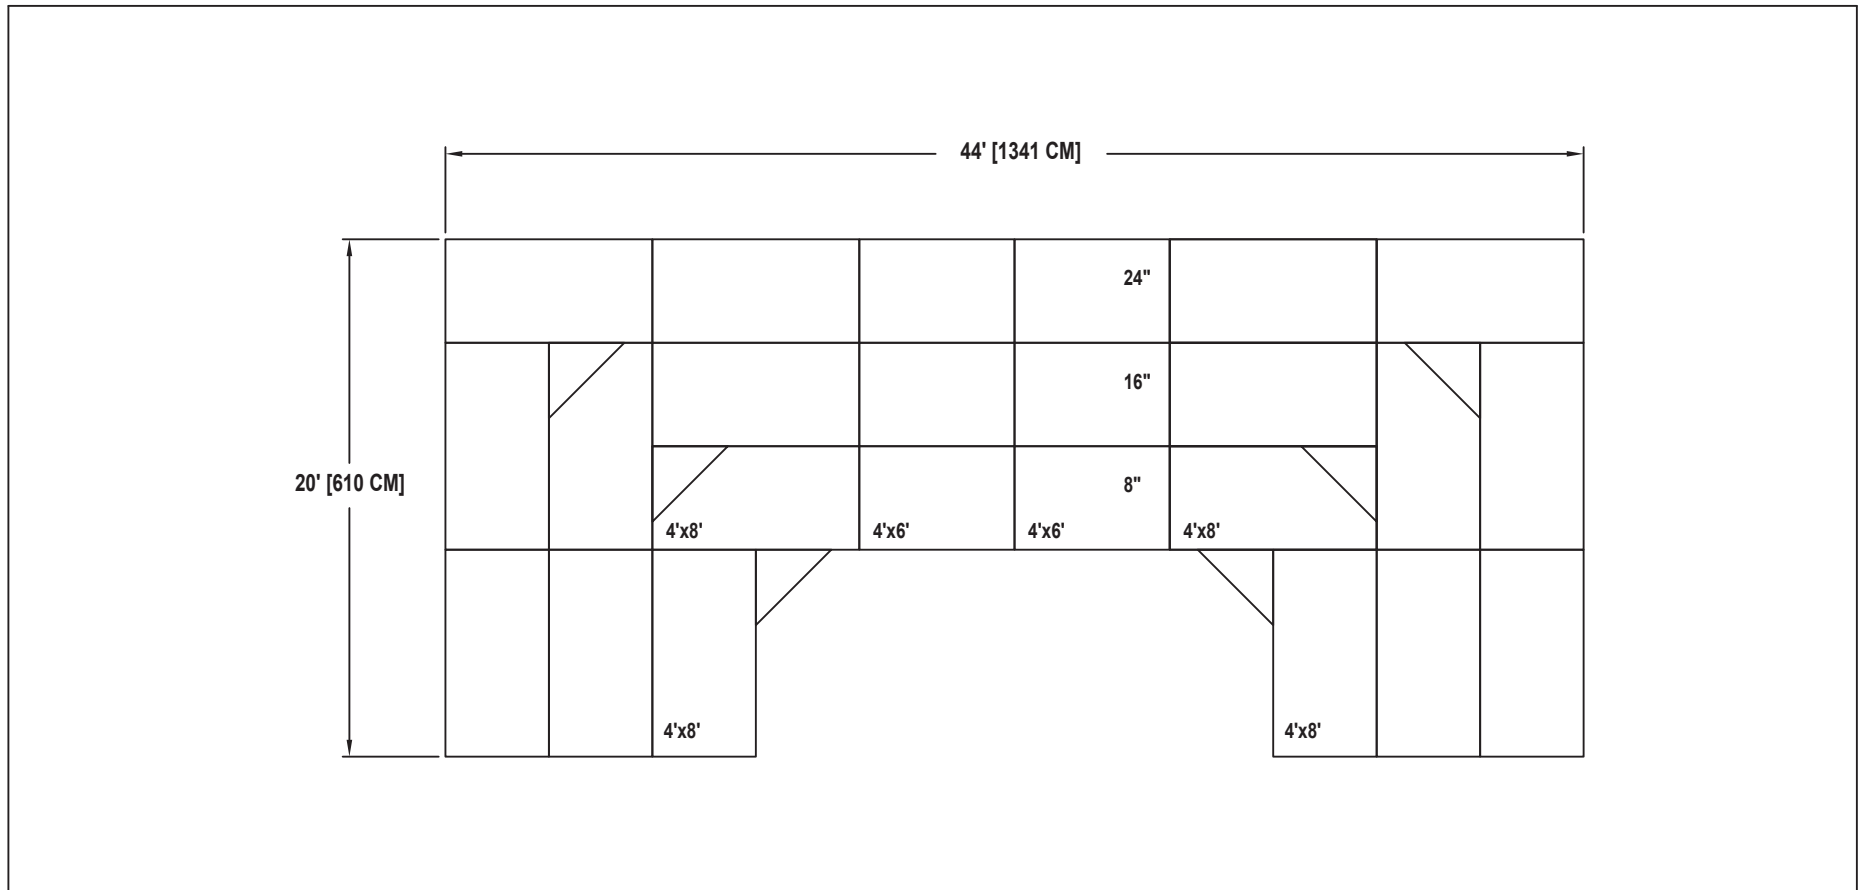

BAND / ORCHESTRA RECTANGULAR RISER SET

NO. 225

SEATING CAPACITY IS 66 WITHOUT USING THE FLOOR.
SEATING CAPACITY IS 76 WITH A ROW ON THE FLOOR.
SEATING CAPACITY IS BASED ON 32" CHAIR SPACING.

Wenger[®]

C O R P O R A T I O N